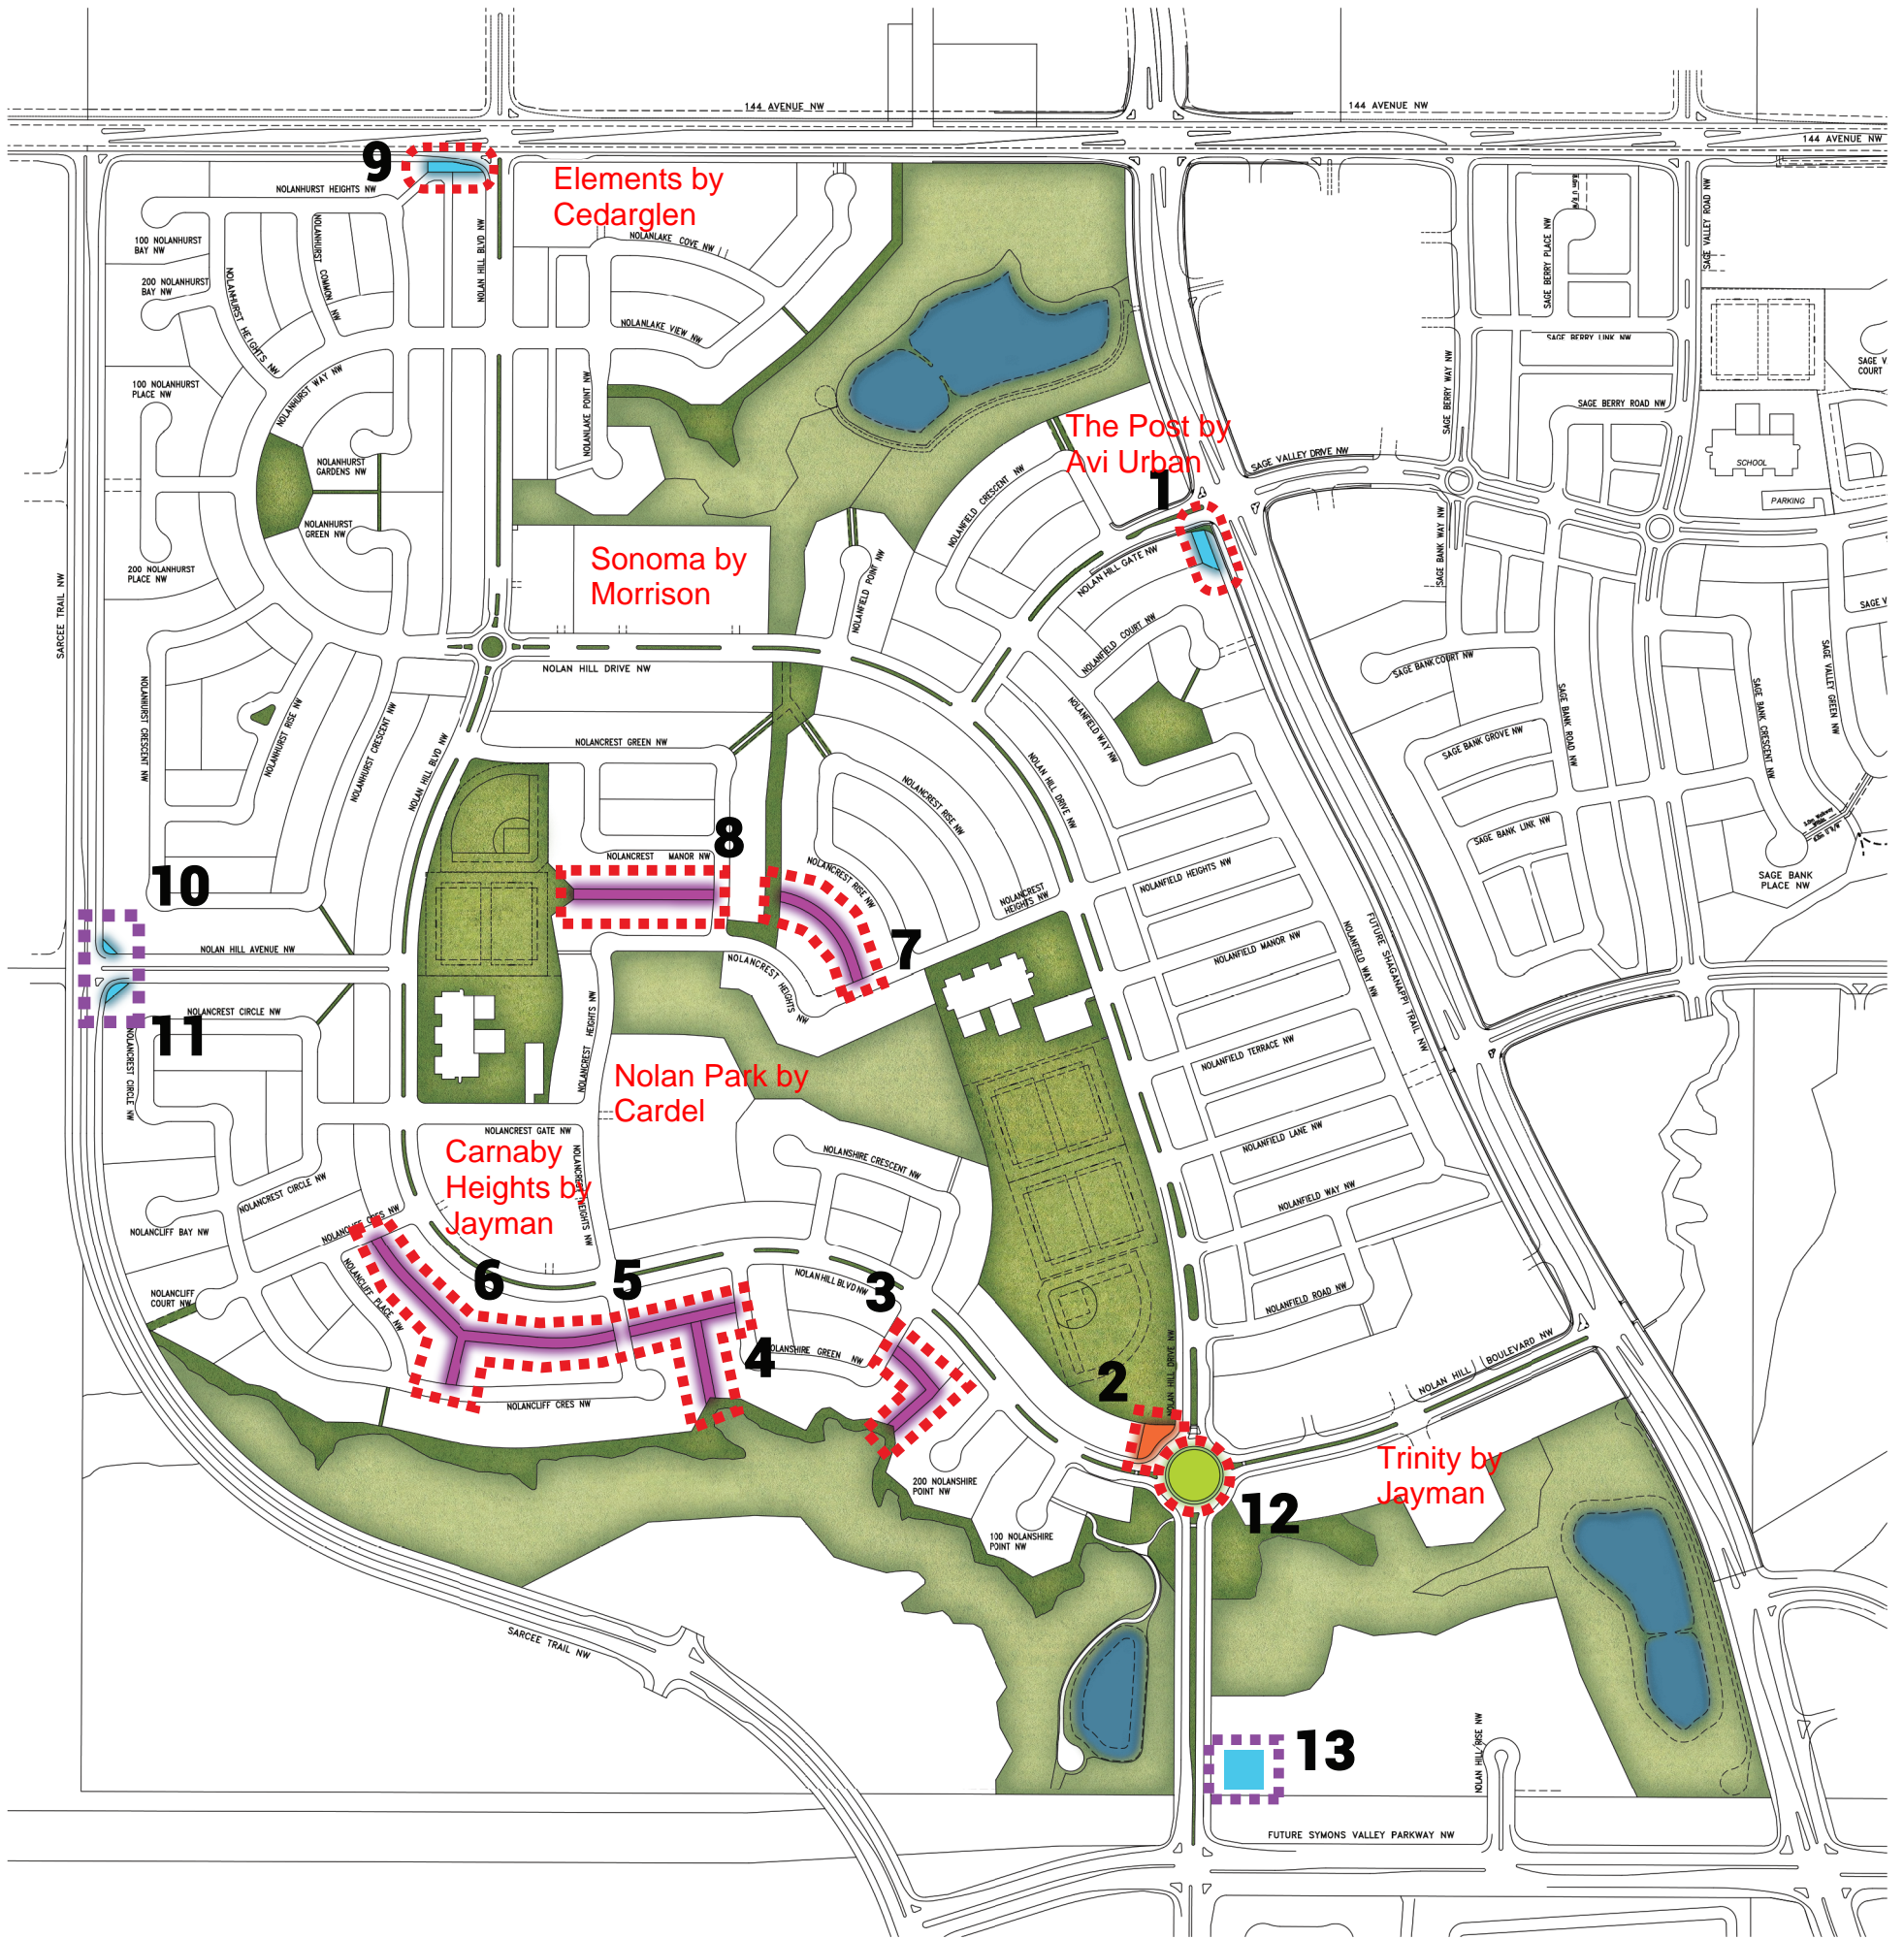

NOLAN HILL RESIDENTS ASSOCIATION OWNERSHIP AREAS

LEGEND

GREENWAYS
(OWNED AND MAINTAINED BY RESIDENTS ASSOCIATION)

PARKS/GREENSPACES, MEDIANS, BOULEVARDS AND ROUNDABOUTS
(OWNED AND MAINTAINED BY THE CITY)

IRRIGATED ENTRY SIGN/ENTRY FEATURE
(MAINTAINED BY RESIDENTS ASSOCIATION)

ENVIRONMENTAL RESERVE (OWNED BY THE CITY AND LEFT IN A NATURAL CONDITION)

NON-IRRIGATED ENTRY FEATURE
(MAINTAINED BY RESIDENTS ASSOCIATION)

IRRIGATED ROUNDABOUT
(MAINTAINED BY RESIDENTS ASSOCIATION)

IRRIGATED MEMORIAL PARK
(MAINTAINED BY RESIDENTS ASSOCIATION)